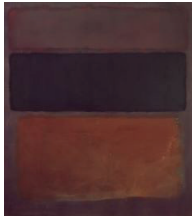

MARK ROTHKO

No. 10

1963

oil on canvas

69 x 64 inches (175.3 x 162.6 cm)

© 1998 by Kate Rothko Prizel and Christopher Rothko