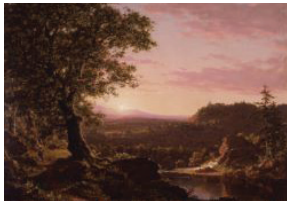

### MARK ROTHKO

*No. 10*

1963

oil on canvas

69 x 64 inches (175.3 x 162.6 cm)

© 1998 by Kate Rothko Prizel and Christopher Rothko