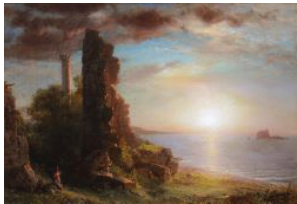

oil on canvas

78 ¼ x 39 ⅝ inches (198.8 x 100.6 cm)

© 1998 by Kate Rothko Prizel and Christopher Rothko

**FREDERIC EDWIN CHURCH**

*Sunset*

1860

oil on canvas

11 ¾ x 18 ¾ inches (29.8 x 47.6 cm)